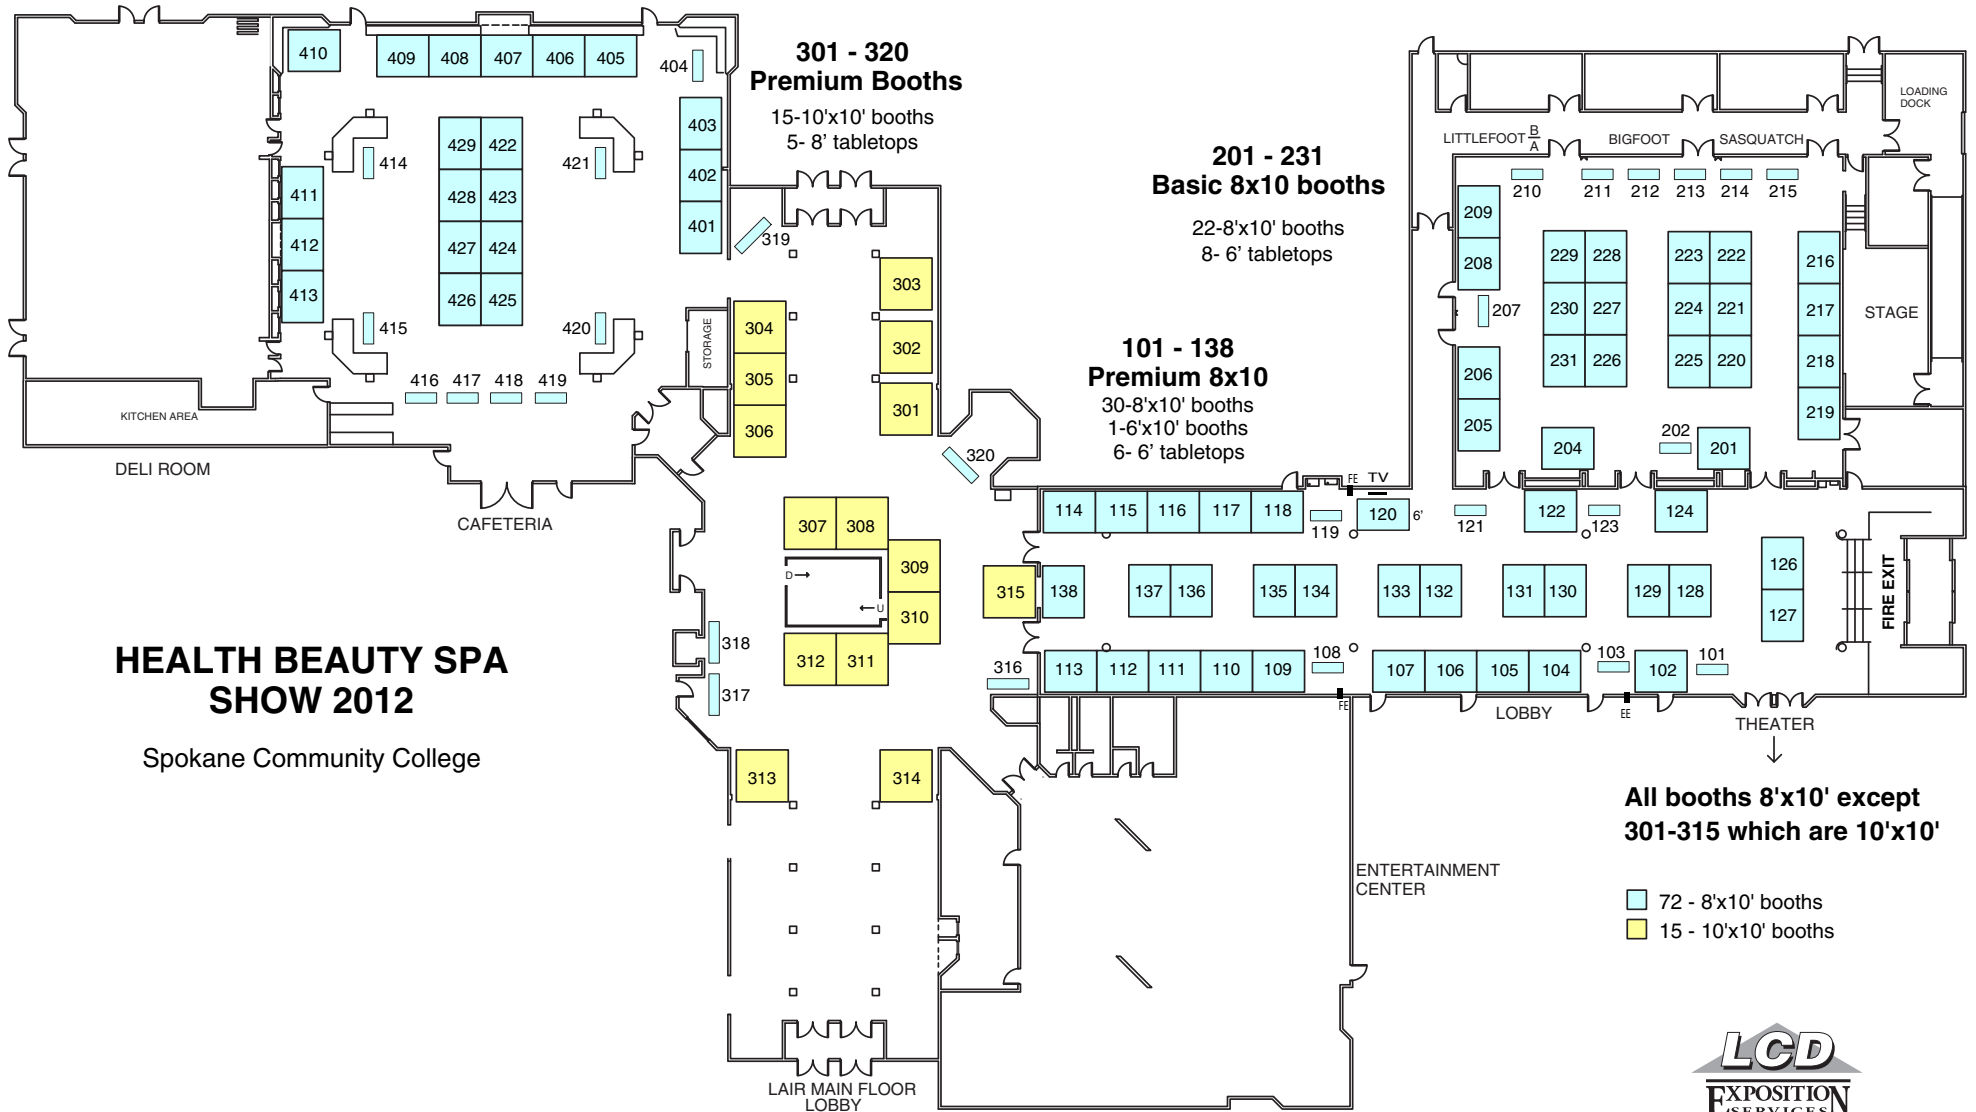

**401 - 429  
Basic Booths**

20- 8'x10' booths  
9- 6' tabletops

**301 - 320  
Premium Booths**

15-10'x10' booths  
5- 8' tabletops

**201 - 231  
Basic 8x10 booths**

22-8'x10' booths  
8- 6' tabletops

**101 - 138  
Premium 8x10**

30-8'x10' booths  
1-6'x10' booths  
6- 6' tabletops

**HEALTH BEAUTY SPA  
SHOW 2012**

Spokane Community College

**All booths 8'x10' except  
301-315 which are 10'x10'**

- 72 - 8'x10' booths
- 15 - 10'x10' booths